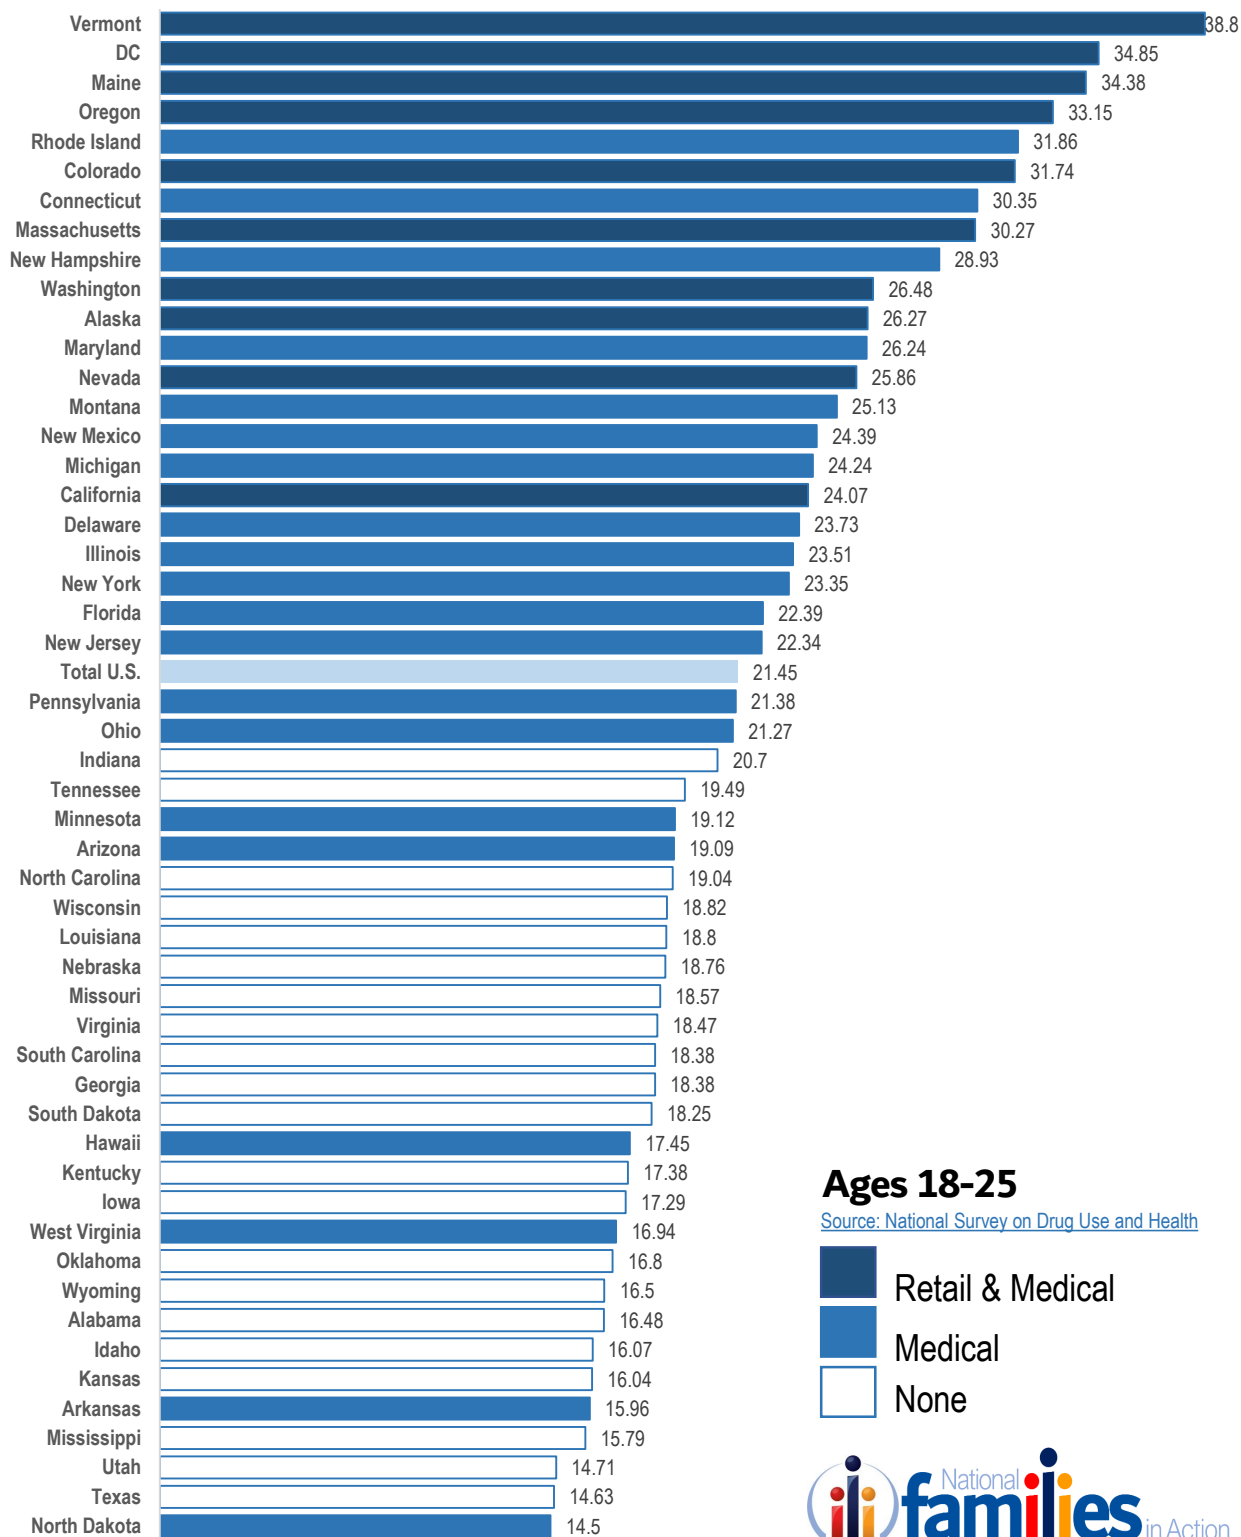

# Past Month Marijuana Use, 2016-2017

## Ages 18-25

Source: National Survey on Drug Use and Health